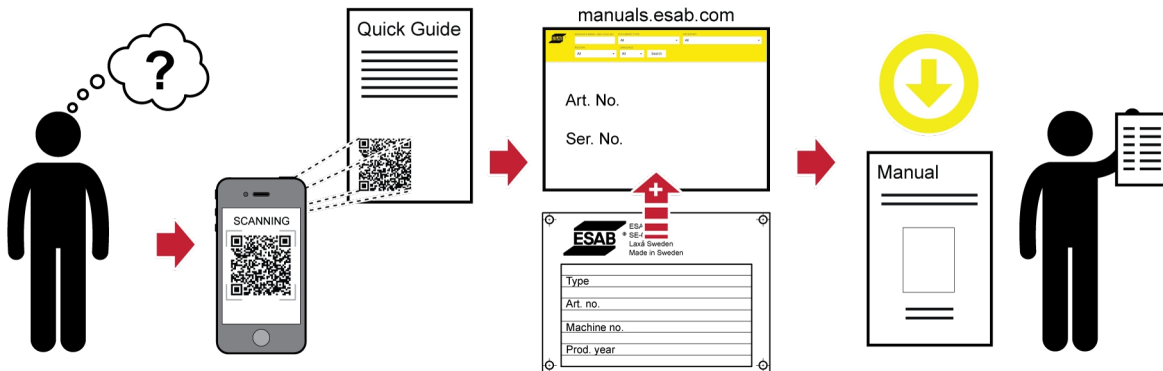

WE CARE ABOUT THE ENVIRONMENT

FIND YOUR MANUAL ONLINE

manuals.esab.com